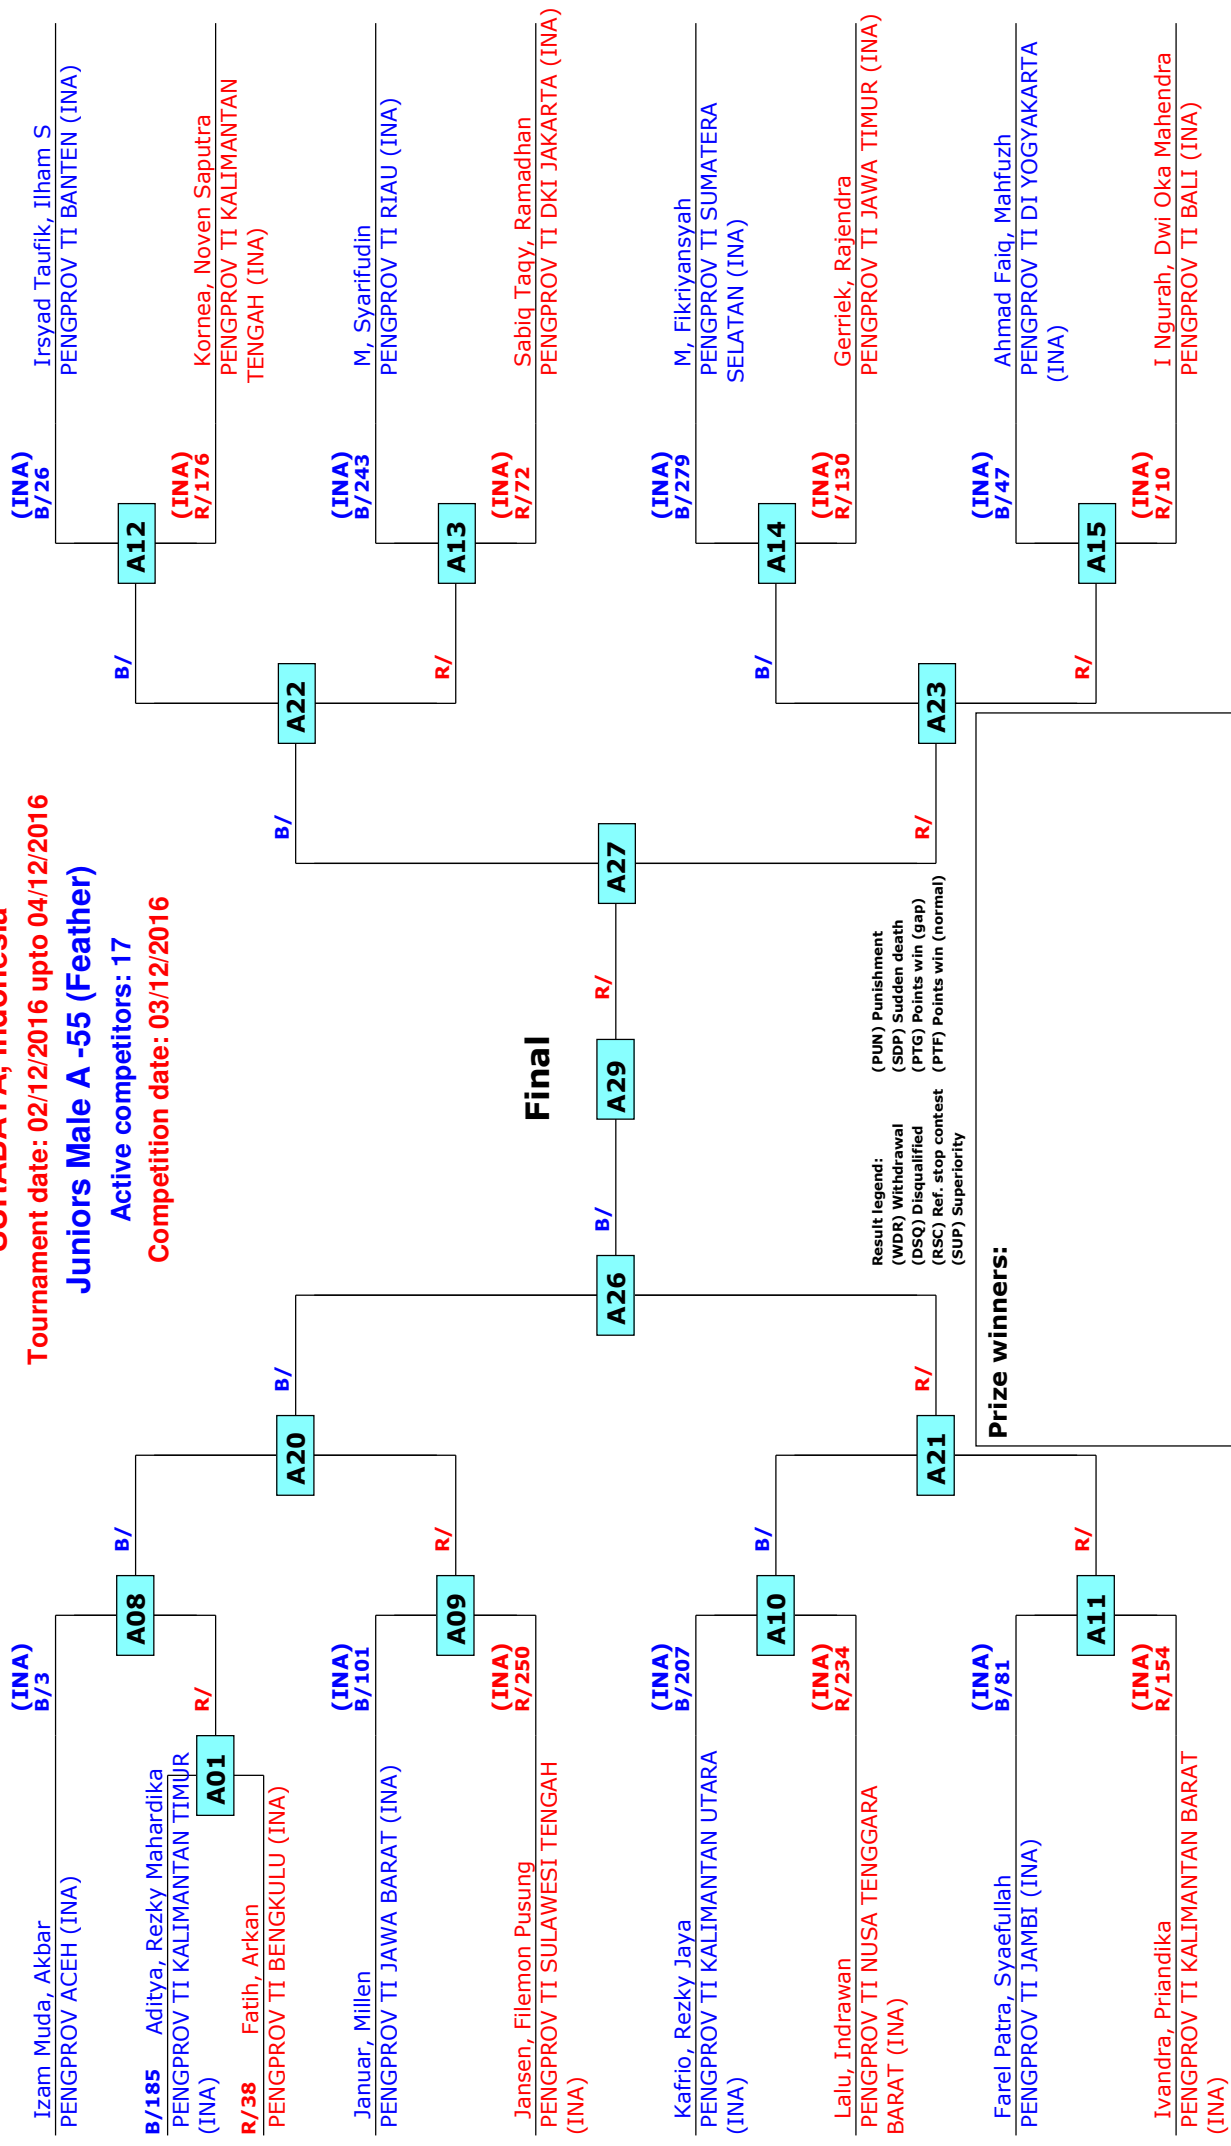

JUNIOR NATIONAL CHAMPIONSHIP 2016

SURABAYA, Indonesia

Tournament date: 02/12/2016 upto 04/12/2016

Juniors Male A -55 (Feather)

Active competitors: 17

Competition date: 03/12/2016

JUNIOR NATIONAL CHAMPIONSHIP 2016

SURABAYA, Indonesia

Tournament date: 02/12/2016 upto 04/12/2016

Juniors Male A -59 (Light)

Active competitors: 15

Competition date: 03/12/2016

Result legend:
 (WDR) Withdrawal
 (DSQ) Disqualified
 (RSC) Ref. stop contest
 (SUP) Superiority
 (PUN) Punishment
 (SDP) Sudden death
 (PTG) Points win (gap)
 (PTF) Points win (normal)

Prize winners:

JUNIOR NATIONAL CHAMPIONSHIP 2016

SURABAYA, Indonesia

Tournament date: 02/12/2016 upto 04/12/2016

Juniors Male A -73 (Middle)

Active competitors: 8

Competition date: 03/12/2016

Result legend:
 (WDR) Withdrawal
 (DSQ) Disqualified
 (RSC) Ref. stop contest
 (SUP) Superiority
 (PUN) Punishment
 (SDP) Sudden death
 (PTG) Points win (gap)
 (PTF) Points win (normal)