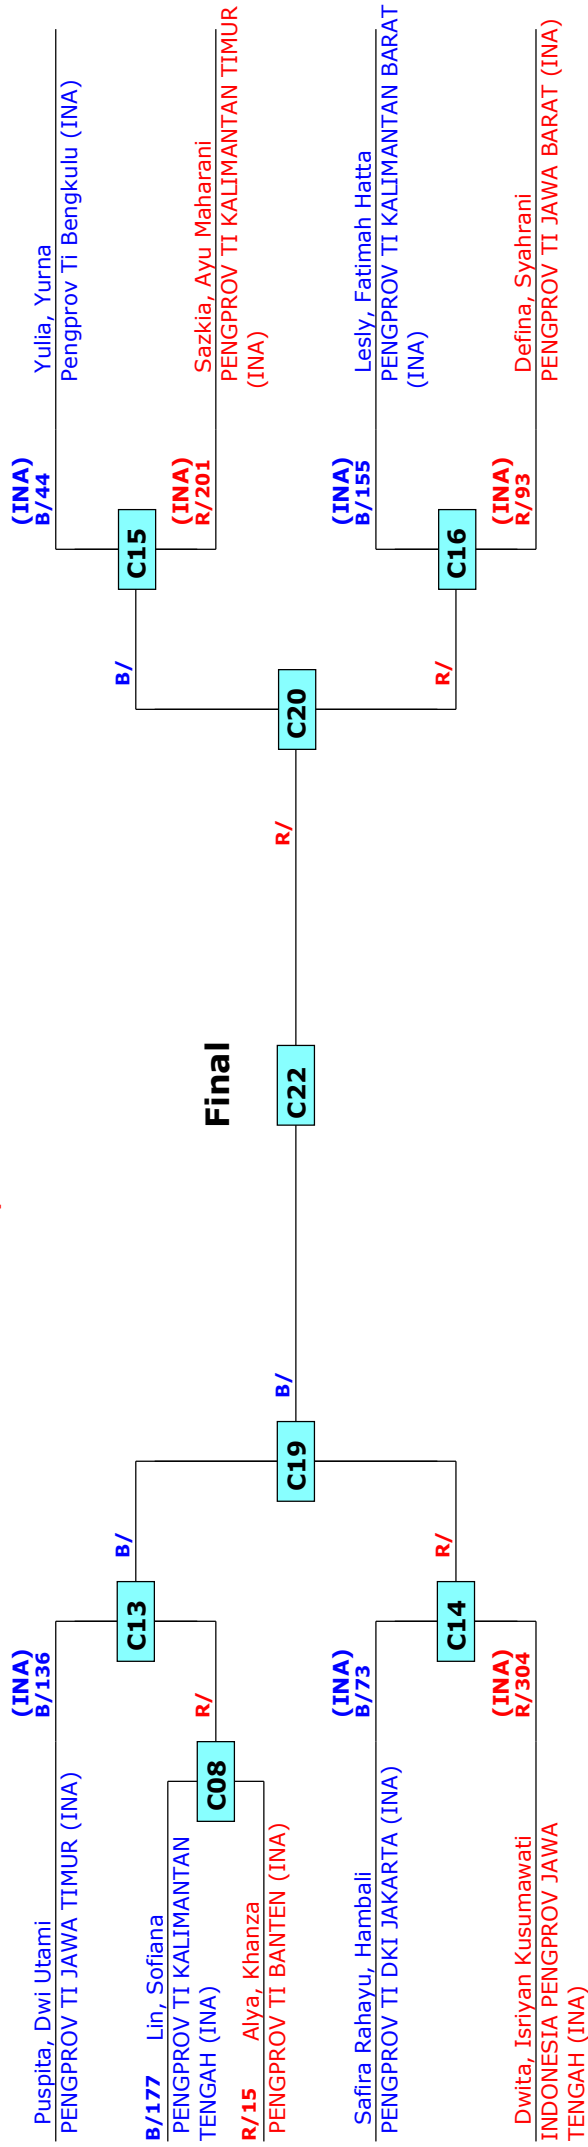

SURABAYA, Indonesia

Tournament date: 02/12/2016 upto 04/12/2016

Juniors Male A -59 (Light)

Active competitors: 15

Competition date: 03/12/2016

Result legend:
 (WDR) Withdrawal
 (DSQ) Disqualified
 (RSC) Ref. stop contest
 (SUP) Superiority
 (PUN) Punishment
 (SDP) Sudden death
 (PTG) Points win (gap)
 (PTF) Points win (normal)

Prize winners:

JUNIOR NATIONAL CHAMPIONSHIP 2016

SURABAYA, Indonesia

Tournament date: 02/12/2016 upto 04/12/2016

Juniors Male A -73 (Middle)

Active competitors: 8

Competition date: 03/12/2016

Result legend:
 (WDR) Withdrawal
 (DSQ) Disqualified
 (RSC) Ref. stop contest
 (SUP) Superiority
 (PUN) Punishment
 (SDP) Sudden death
 (PTG) Points win (gap)
 (PTF) Points win (normal)

SURABAYA, Indonesia

Tournament date: 02/12/2016 upto 04/12/2016

Juniors Female A -46 (Bantam)

Active competitors: 17

Competition date: 03/12/2016

JUNIOR NATIONAL CHAMPIONSHIP 2016

SURABAYA, Indonesia

Tournament date: 02/12/2016 upto 04/12/2016

Prize winners:

JUNIOR NATIONAL CHAMPIONSHIP 2016

SURABAYA, Indonesia

Tournament date: 02/12/2016 upto 04/12/2016

Juniors Female A -59 (Light Middle)

Active competitors: 9

Competition date: 03/12/2016

Result legend:
 (WDR) Withdrawal
 (DSQ) Disqualified
 (RSC) Ref. stop contest
 (SUP) Superiority
 (PUN) Punishment
 (SDP) Sudden death
 (PTG) Points win (gap)
 (PTF) Points win (normal)