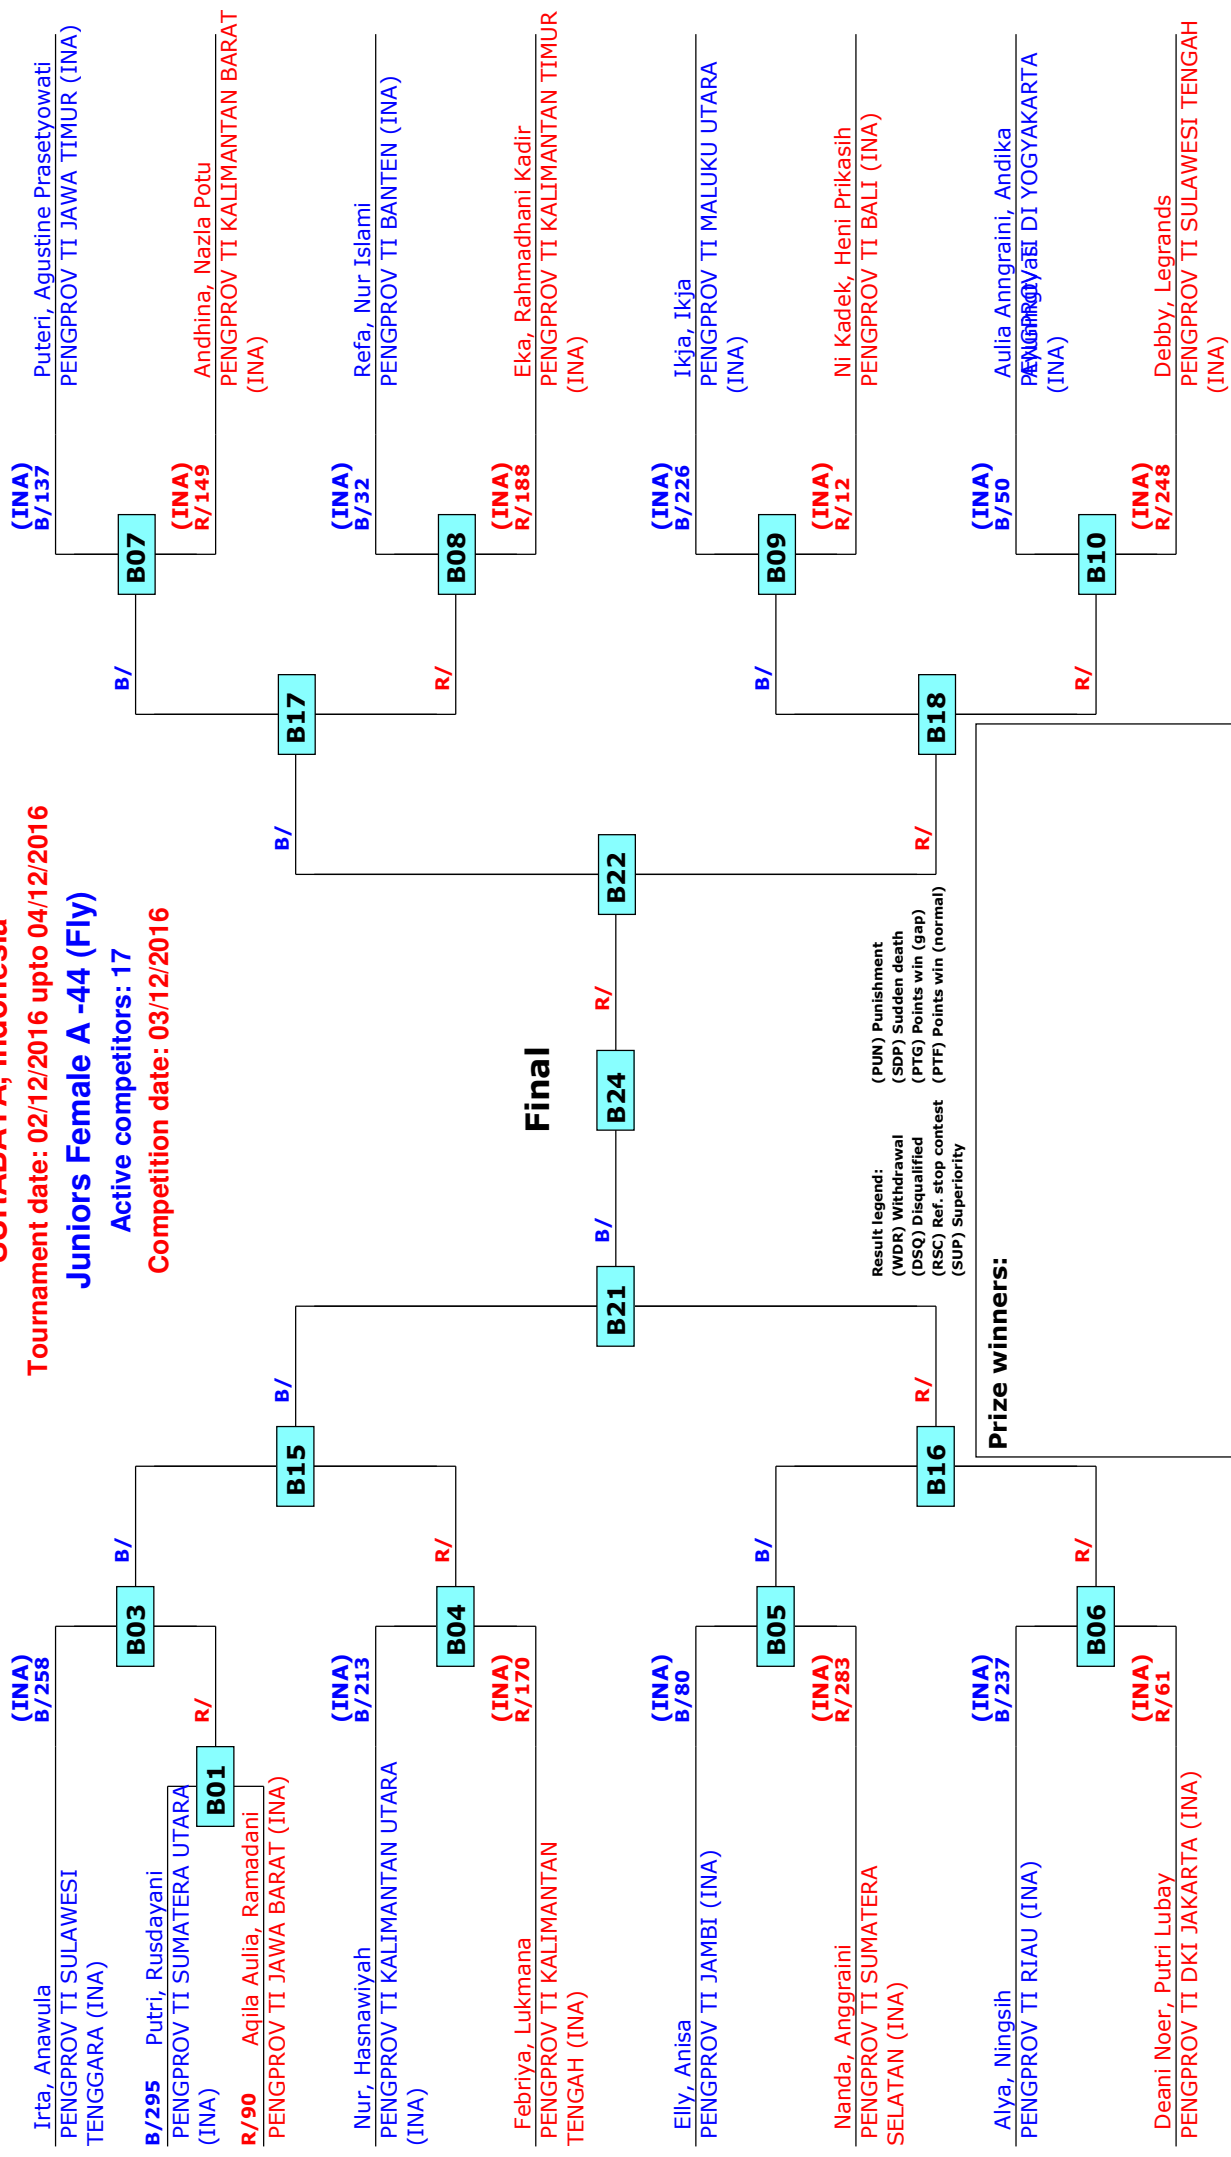

Prize winners:

JUNIOR NATIONAL CHAMPIONSHIP 2016

SURABAYA, Indonesia

Tournament date: 02/12/2016 upto 04/12/2016

Juniors Male A -73 (Middle)

Active competitors: 8

Competition date: 03/12/2016

Result legend:
 (WDR) Withdrawal
 (DSQ) Disqualified
 (RSC) Ref. stop contest
 (SUP) Superiority
 (PUN) Punishment
 (SDP) Sudden death
 (PTG) Points win (gap)
 (PTF) Points win (normal)

Prize winners:

JUNIOR NATIONAL CHAMPIONSHIP 2016

SURABAYA, Indonesia

Tournament date: 02/12/2016 upto 04/12/2016

Juniors Male A +78 (Heavy)

Active competitors: 9

Competition date: 03/12/2016

Result legend:
 (WDR) Withdrawal
 (DSQ) Disqualified
 (RSC) Ref. stop contest
 (SUP) Superiority
 (PUN) Punishment
 (SDP) Sudden death
 (PTG) Points win (gap)
 (PTF) Points win (normal)

Prize winners:

JUNIOR NATIONAL CHAMPIONSHIP 2016

SURABAYA, Indonesia

Tournament date: 02/12/2016 upto 04/12/2016

Juniors Female A -44 (Fly)

Active competitors: 17

Competition date: 03/12/2016

JUNIOR NATIONAL CHAMPIONSHIP 2016

SURABAYA, Indonesia

Tournament date: 02/12/2016 upto 04/12/2016

Juniors Female A -46 (Bantam)

Active competitors: 17

Competition date: 03/12/2016

JUNIOR NATIONAL CHAMPIONSHIP 2016

SURABAYA, Indonesia

Tournament date: 02/12/2016 upto 04/12/2016