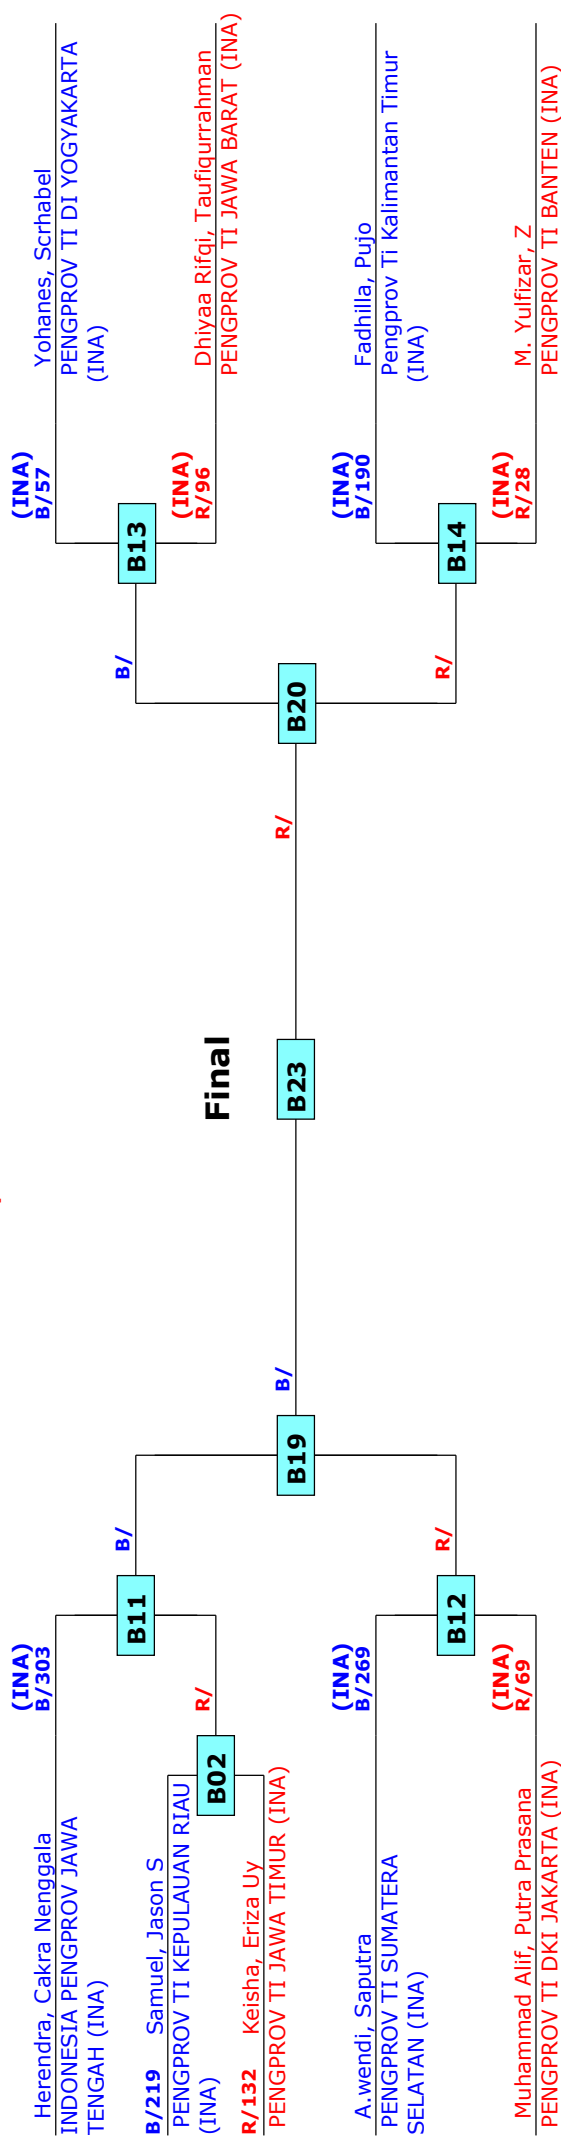

SURABAYA, Indonesia

Tournament date: 02/12/2016 upto 04/12/2016

Juniors Male A -59 (Light)

Active competitors: 15

Competition date: 03/12/2016

Result legend:
 (WDR) Withdrawal
 (DSQ) Disqualified
 (RSC) Ref. stop contest
 (SUP) Superiority
 (PUN) Punishment
 (SDP) Sudden death
 (PTG) Points win (gap)
 (PTF) Points win (normal)

Prize winners:

JUNIOR NATIONAL CHAMPIONSHIP 2016

SURABAYA, Indonesia

Tournament date: 02/12/2016 upto 04/12/2016

Juniors Male A -73 (Middle)

Active competitors: 8

Competition date: 03/12/2016

Result legend:
 (WDR) Withdrawal
 (DSQ) Disqualified
 (RSC) Ref. stop contest
 (SUP) Superiority
 (PUN) Punishment
 (SDP) Sudden death
 (PTG) Points win (gap)
 (PTF) Points win (normal)

Prize winners:

JUNIOR NATIONAL CHAMPIONSHIP 2016

SURABAYA, Indonesia

Tournament date: 02/12/2016 upto 04/12/2016

Juniors Male A +78 (Heavy)

Active competitors: 9

Competition date: 03/12/2016

Result legend:
 (WDR) Withdrawal
 (DSQ) Disqualified
 (RSC) Ref. stop contest
 (SUP) Superiority
 (PUN) Punishment
 (SDP) Sudden death
 (PTG) Points win (gap)
 (PTF) Points win (normal)

SURABAYA, Indonesia

Tournament date: 02/12/2016 upto 04/12/2016

Juniors Female A -46 (Bantam)

Active competitors: 17

Competition date: 03/12/2016

JUNIOR NATIONAL CHAMPIONSHIP 2016

SURABAYA, Indonesia

Tournament date: 02/12/2016 upto 04/12/2016