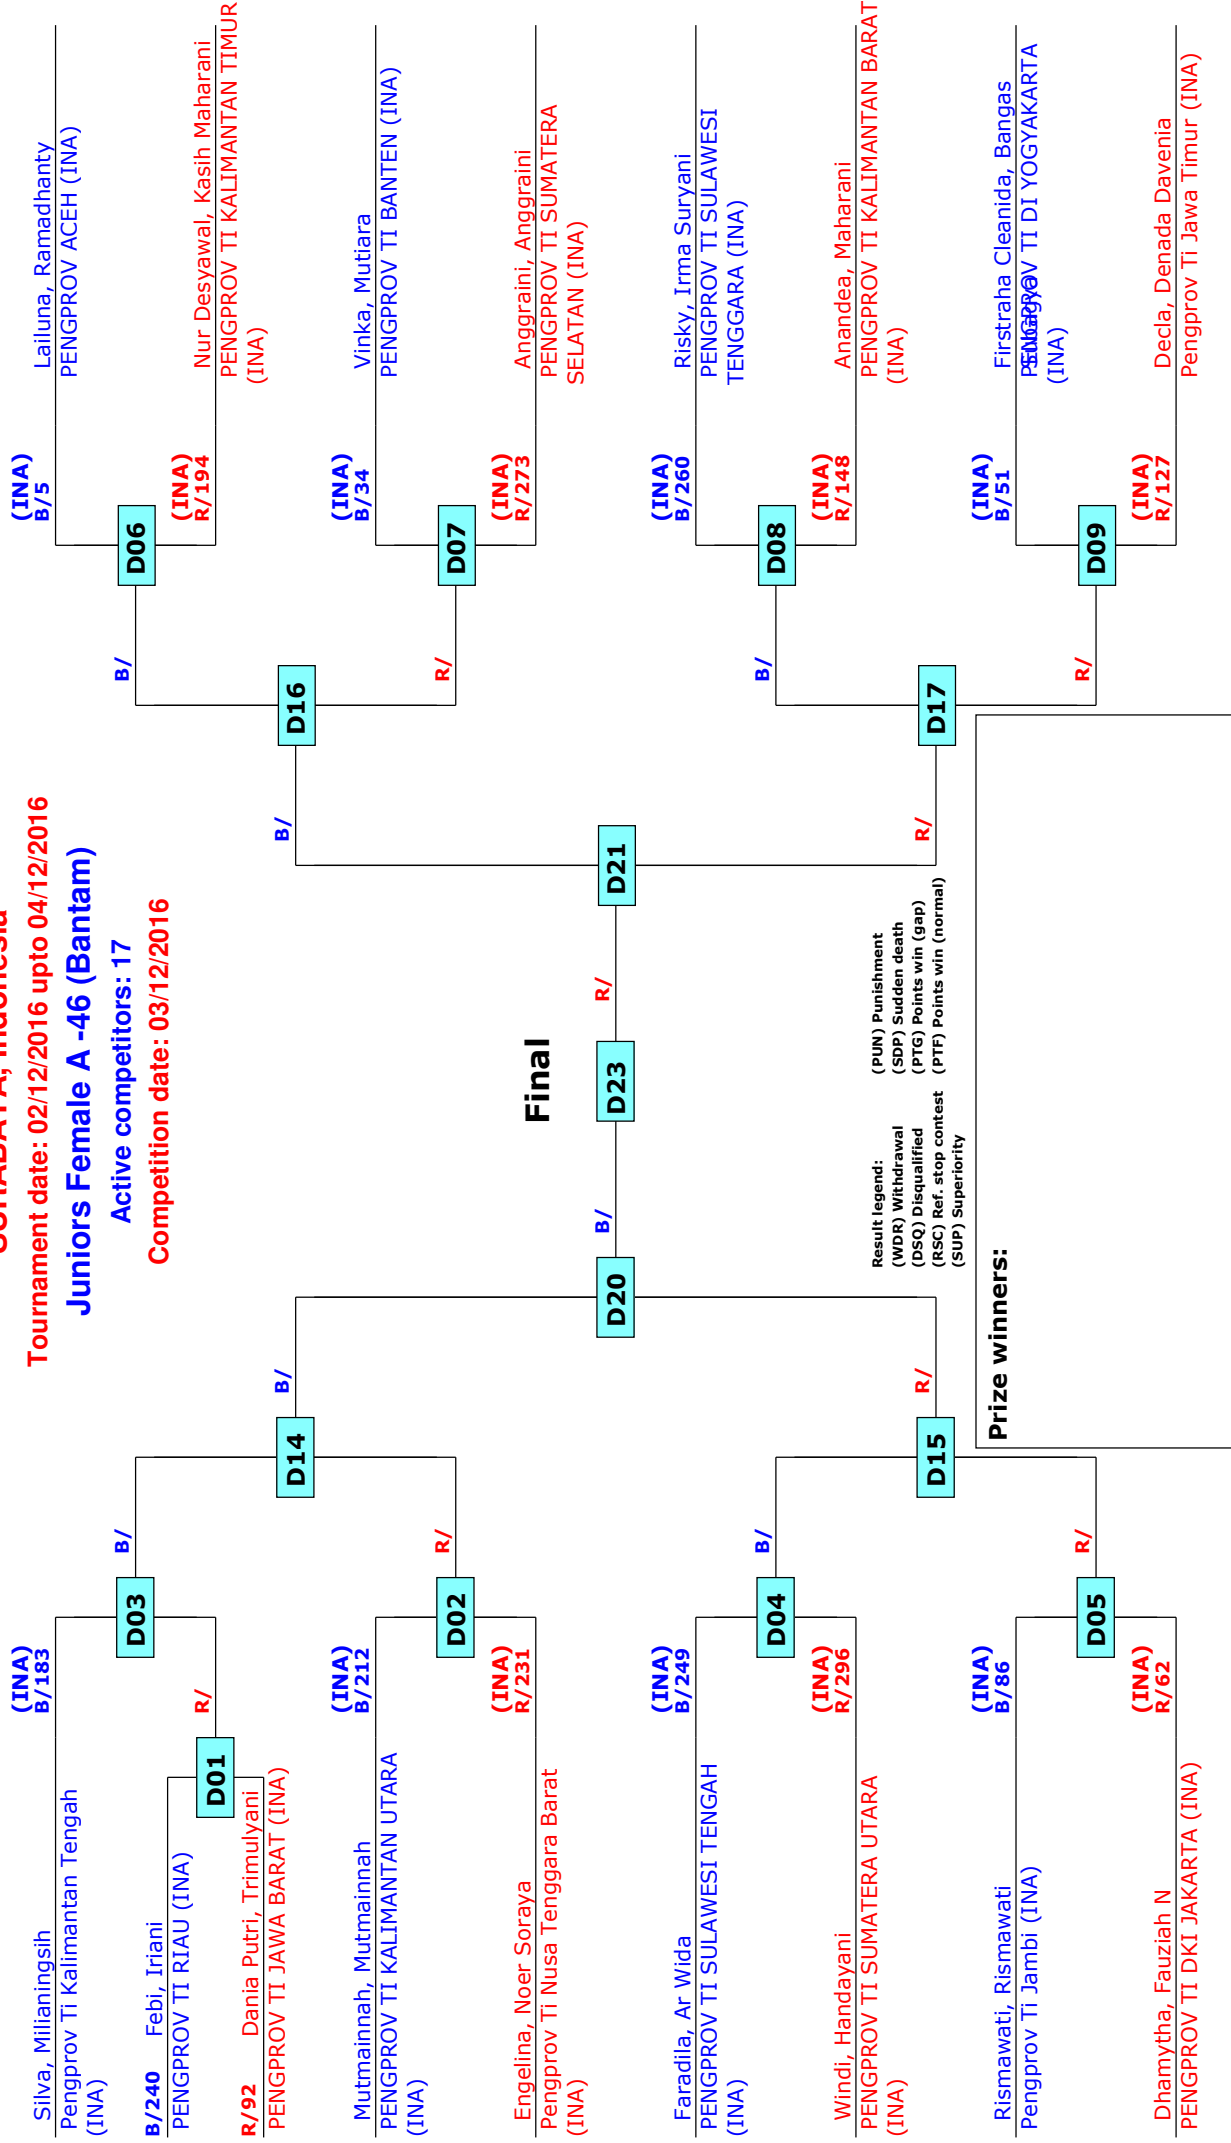

Prize winners:

JUNIOR NATIONAL CHAMPIONSHIP 2016

SURABAYA, Indonesia

Tournament date: 02/12/2016 upto 04/12/2016

Juniors Male A -73 (Middle)

Active competitors: 8

Competition date: 03/12/2016

Result legend:
 (WDR) Withdrawal
 (DSQ) Disqualified
 (RSC) Ref. stop contest
 (SUP) Superiority
 (PUN) Punishment
 (SDP) Sudden death
 (PTG) Points win (gap)
 (PTF) Points win (normal)

Prize winners:

JUNIOR NATIONAL CHAMPIONSHIP 2016

SURABAYA, Indonesia

Tournament date: 02/12/2016 upto 04/12/2016

Juniors Male A +78 (Heavy)

Active competitors: 9

Competition date: 03/12/2016

Result legend:
 (WDR) Withdrawal
 (DSQ) Disqualified
 (RSC) Ref. stop contest
 (SUP) Superiority
 (PUN) Punishment
 (SDP) Sudden death
 (PTG) Points win (gap)
 (PTF) Points win (normal)

Prize winners:

JUNIOR NATIONAL CHAMPIONSHIP 2016

SURABAYA, Indonesia

Tournament date: 02/12/2016 upto 04/12/2016

Juniors Female A -44 (Fly)

Active competitors: 17

Competition date: 03/12/2016

JUNIOR NATIONAL CHAMPIONSHIP 2016

SURABAYA, Indonesia

Tournament date: 02/12/2016 upto 04/12/2016

Juniors Female A -46 (Bantam)

Active competitors: 17

Competition date: 03/12/2016

JUNIOR NATIONAL CHAMPIONSHIP 2016

SURABAYA, Indonesia

Tournament date: 02/12/2016 upto 04/12/2016