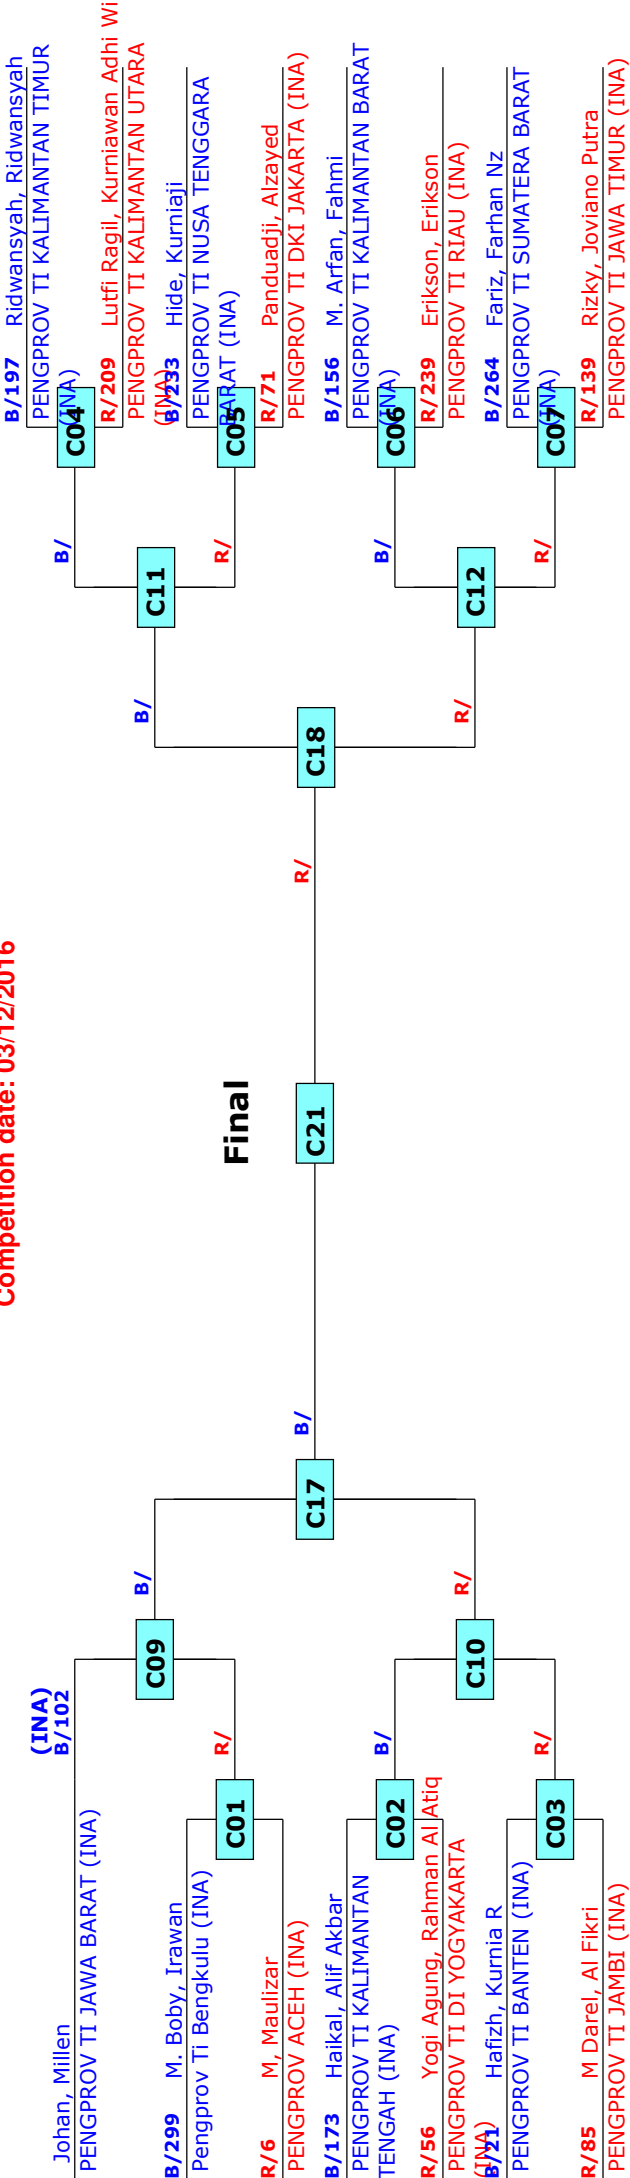

JUNIOR NATIONAL CHAMPIONSHIP 2016

SURABAYA, Indonesia

Tournament date: 02/12/2016 upto 04/12/2016

Juniors Male A -55 (Feather)

Active competitors: 17

Competition date: 03/12/2016

JUNIOR NATIONAL CHAMPIONSHIP 2016

SURABAYA, Indonesia

Tournament date: 02/12/2016 upto 04/12/2016

Juniors Male A -59 (Light)

Active competitors: 15

Competition date: 03/12/2016

Result legend:
 (WDR) Withdrawal
 (DSQ) Disqualified
 (RSC) Ref. stop contest
 (SUP) Superiority
 (PUN) Punishment
 (SDP) Sudden death
 (PTG) Points win (gap)
 (PTF) Points win (normal)

Prize winners:

JUNIOR NATIONAL CHAMPIONSHIP 2016

SURABAYA, Indonesia

Tournament date: 02/12/2016 upto 04/12/2016

Juniors Male A -73 (Middle)

Active competitors: 8

Competition date: 03/12/2016

Result legend:
 (WDR) Withdrawal
 (DSQ) Disqualified
 (RSC) Ref. stop contest
 (SUP) Superiority
 (PUN) Punishment
 (SDP) Sudden death
 (PTG) Points win (gap)
 (PTF) Points win (normal)

Prize winners:

JUNIOR NATIONAL CHAMPIONSHIP 2016

SURABAYA, Indonesia

Tournament date: 02/12/2016 upto 04/12/2016

Juniors Male A +78 (Heavy)

Active competitors: 9

Competition date: 03/12/2016

Result legend:
 (WDR) Withdrawal
 (DSQ) Disqualified
 (RSC) Ref. stop contest
 (SUP) Superiority
 (PUN) Punishment
 (SDP) Sudden death
 (PTG) Points win (gap)
 (PTF) Points win (normal)