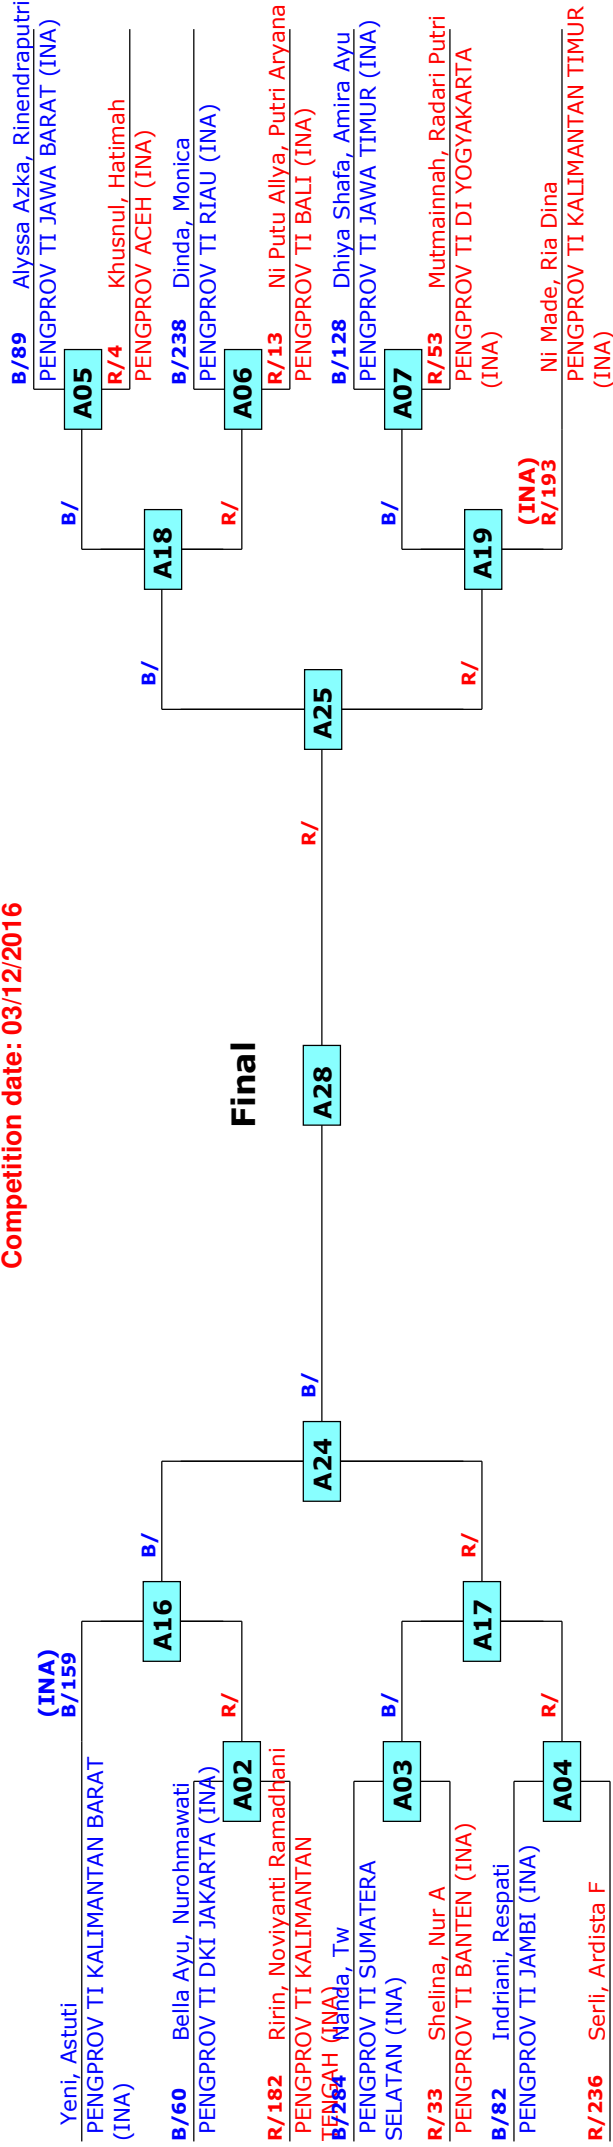

JUNIOR NATIONAL CHAMPIONSHIP 2016

SURABAYA, Indonesia

Tournament date: 02/12/2016 upto 04/12/2016

Juniors Female A -52 (Light)

Active competitors: 14

Competition date: 03/12/2016

Result legend:
(WDR) Withdrawal
(DSQ) Disqualified
(RSC) Ref. stop contest
(SUP) Superiority
(PUN) Punishment
(SDP) Sudden death
(PTG) Points win (gap)
(PTF) Points win (normal)

Prize winners: